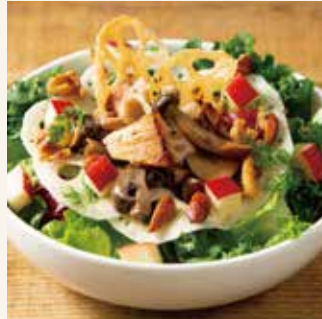

LEMONADE <ICED / HOT>

- FARMER'S LEMONADE
- Farmer's レモネード 750 (税込810)
- EARL GREY TEA LEMONADE
- アールグレイティーレモネード 750 (税込810)
- GINGER LEMONADE
- ジンジャーレモネード 750 (税込810)

OTHER

- FRESH GINGER ALE
- フレッシュジンジャーエール 590 (税込637)
- VEGAN HOT COCOA
- ヴィーガン
ホットココア 650 (税込715)

TAKE OUT MENU

*The price include tax. Price & Tax rates will differ between to-go and for-here.
*The picture may vary from actual food. The ingredients might be changed due to the weather or delivery situation.

SALAD

Farmer's COBB
1,690 (incl.tax1,825)

Winter Strawberry Truffle Cheese Sauce
1,690 (incl.tax1,825)

Lotus Brothers
1,590 (incl.tax1,717)

Vegan GREEN!!!
1,590 (incl.tax1,717)

Always CAESAR
1,390 (incl.tax1,501)