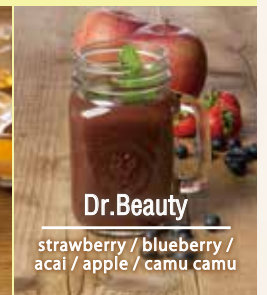

POWER PROTEIN PLATE / BEEF

POWER PROTEIN PLATE / CHICKEN

POWER PROTEIN PLATE BEEF
2,090 (incl.tax2,257)

POWER PROTEIN PLATE CHICKEN
1,990 (incl.tax2,149)

BEVERAGE

VEGGIE FULL SMOOTHIE

800 (incl.tax864)

More Vitamin
mandarin orange / carrot / banana/beets / lemon / almond milk

Red Aging
strawberry / tomato / red paprika / almond milk / agave syrup

Up Lift
apple mango / coconut milk / lemon / agave syrup / turmeric / cinnamon / ginger

Dr. Beauty
strawberry / blueberry / acai / apple / camu camu